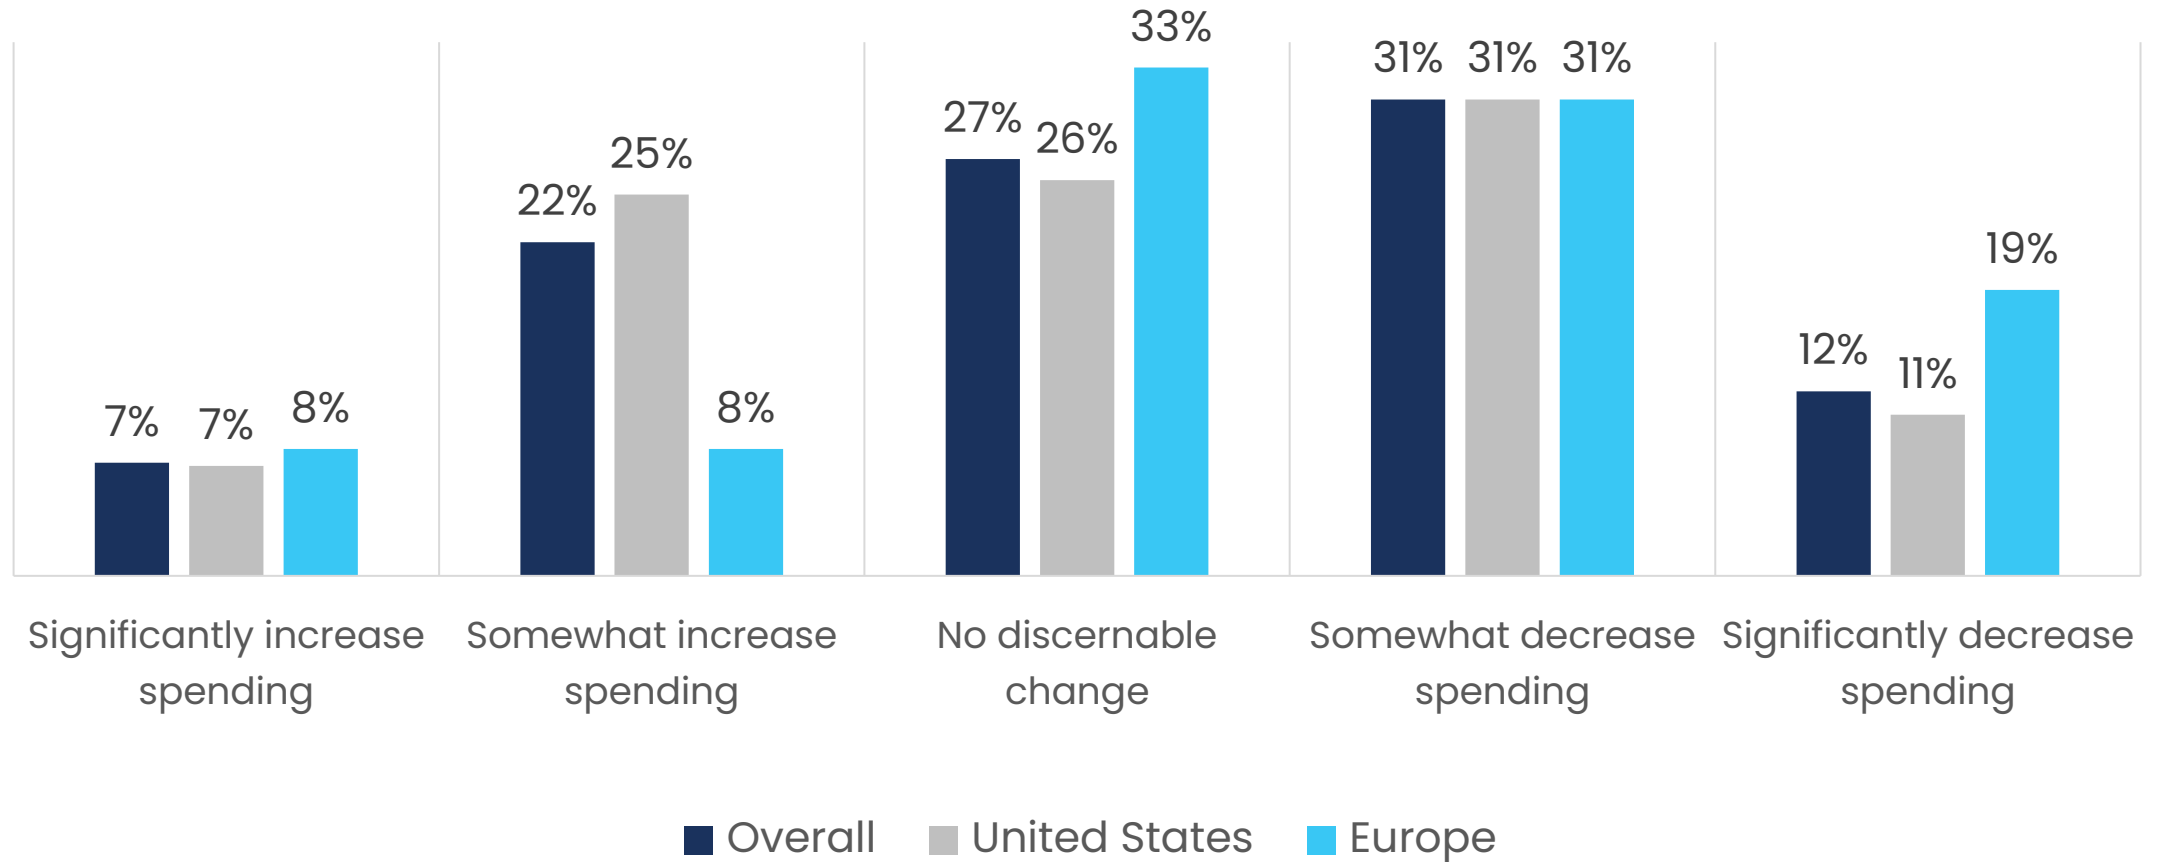

Anticipated Impact the Iran War Will Have on IT Customer Spending

Rankings based on a global survey of 264 qualified channel partners. The data has a margin of error of +/- 5% with a 95% confidence rating.