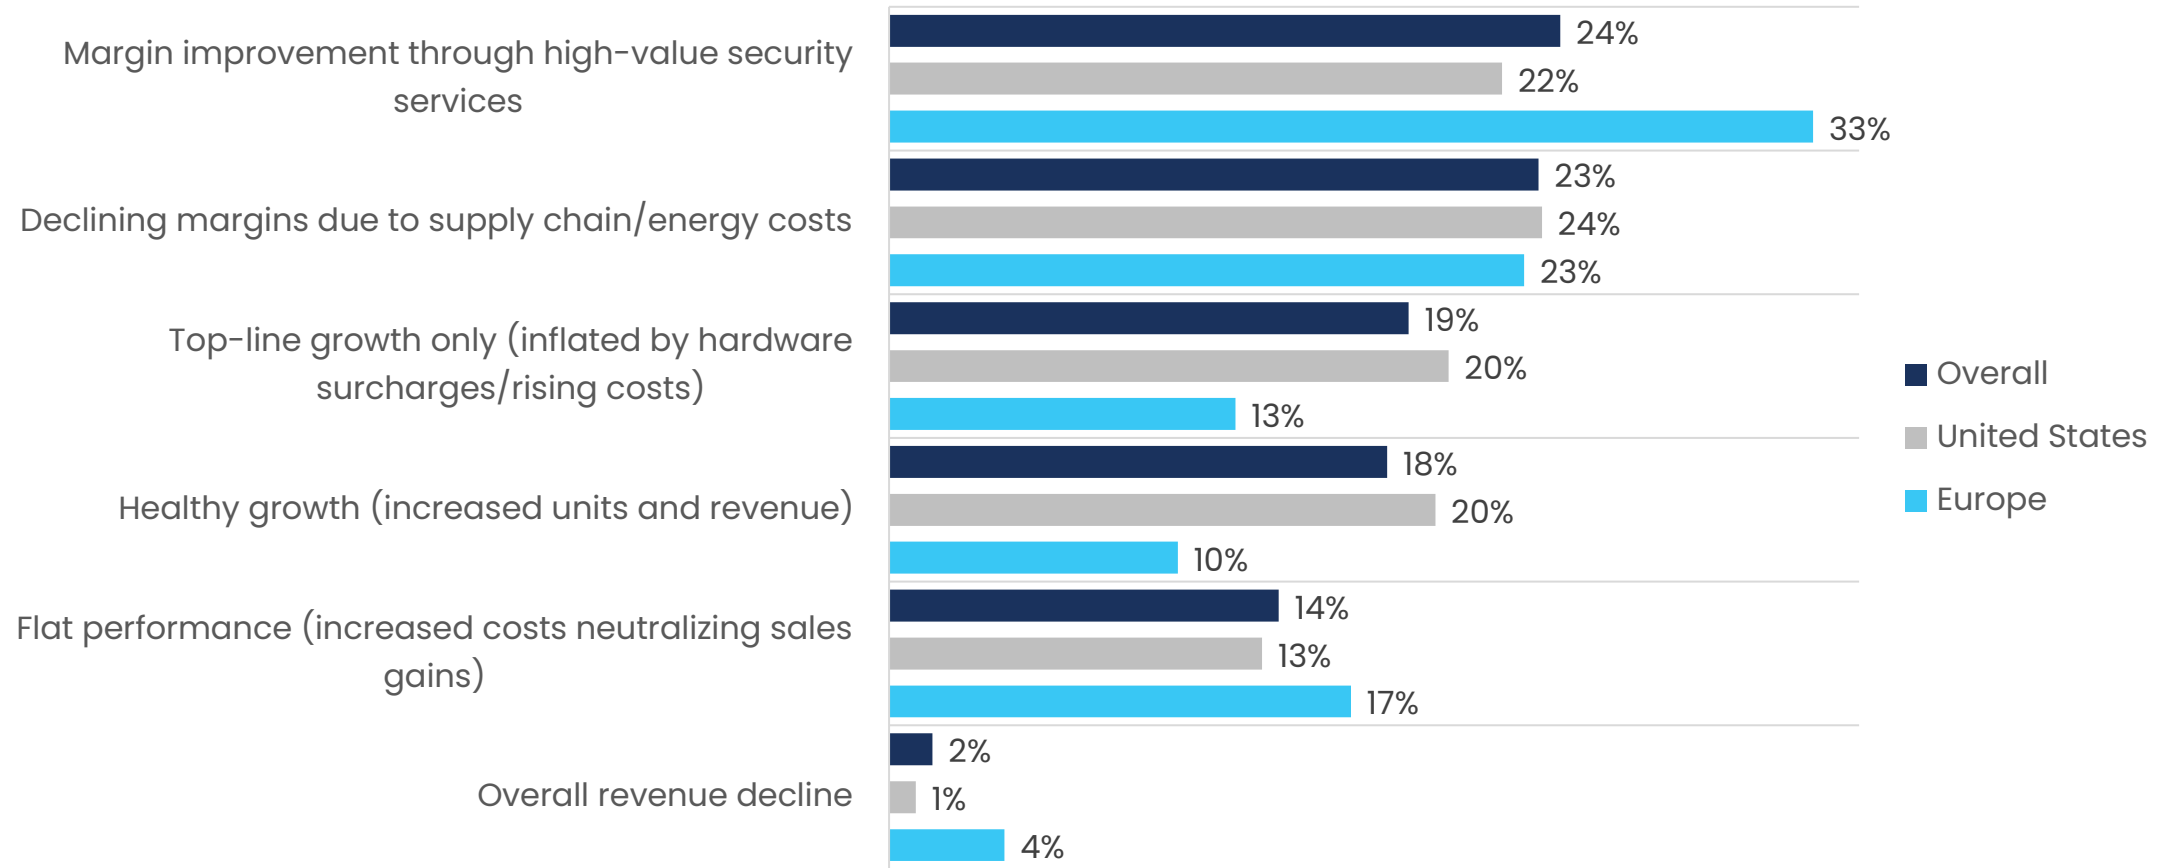

# Anticipated Impact of the Iran War on Solution Providers' Businesses

Rankings based on a global survey of 264 qualified channel partners. The data has a margin of error of +/- 5% with a 95% confidence rating.